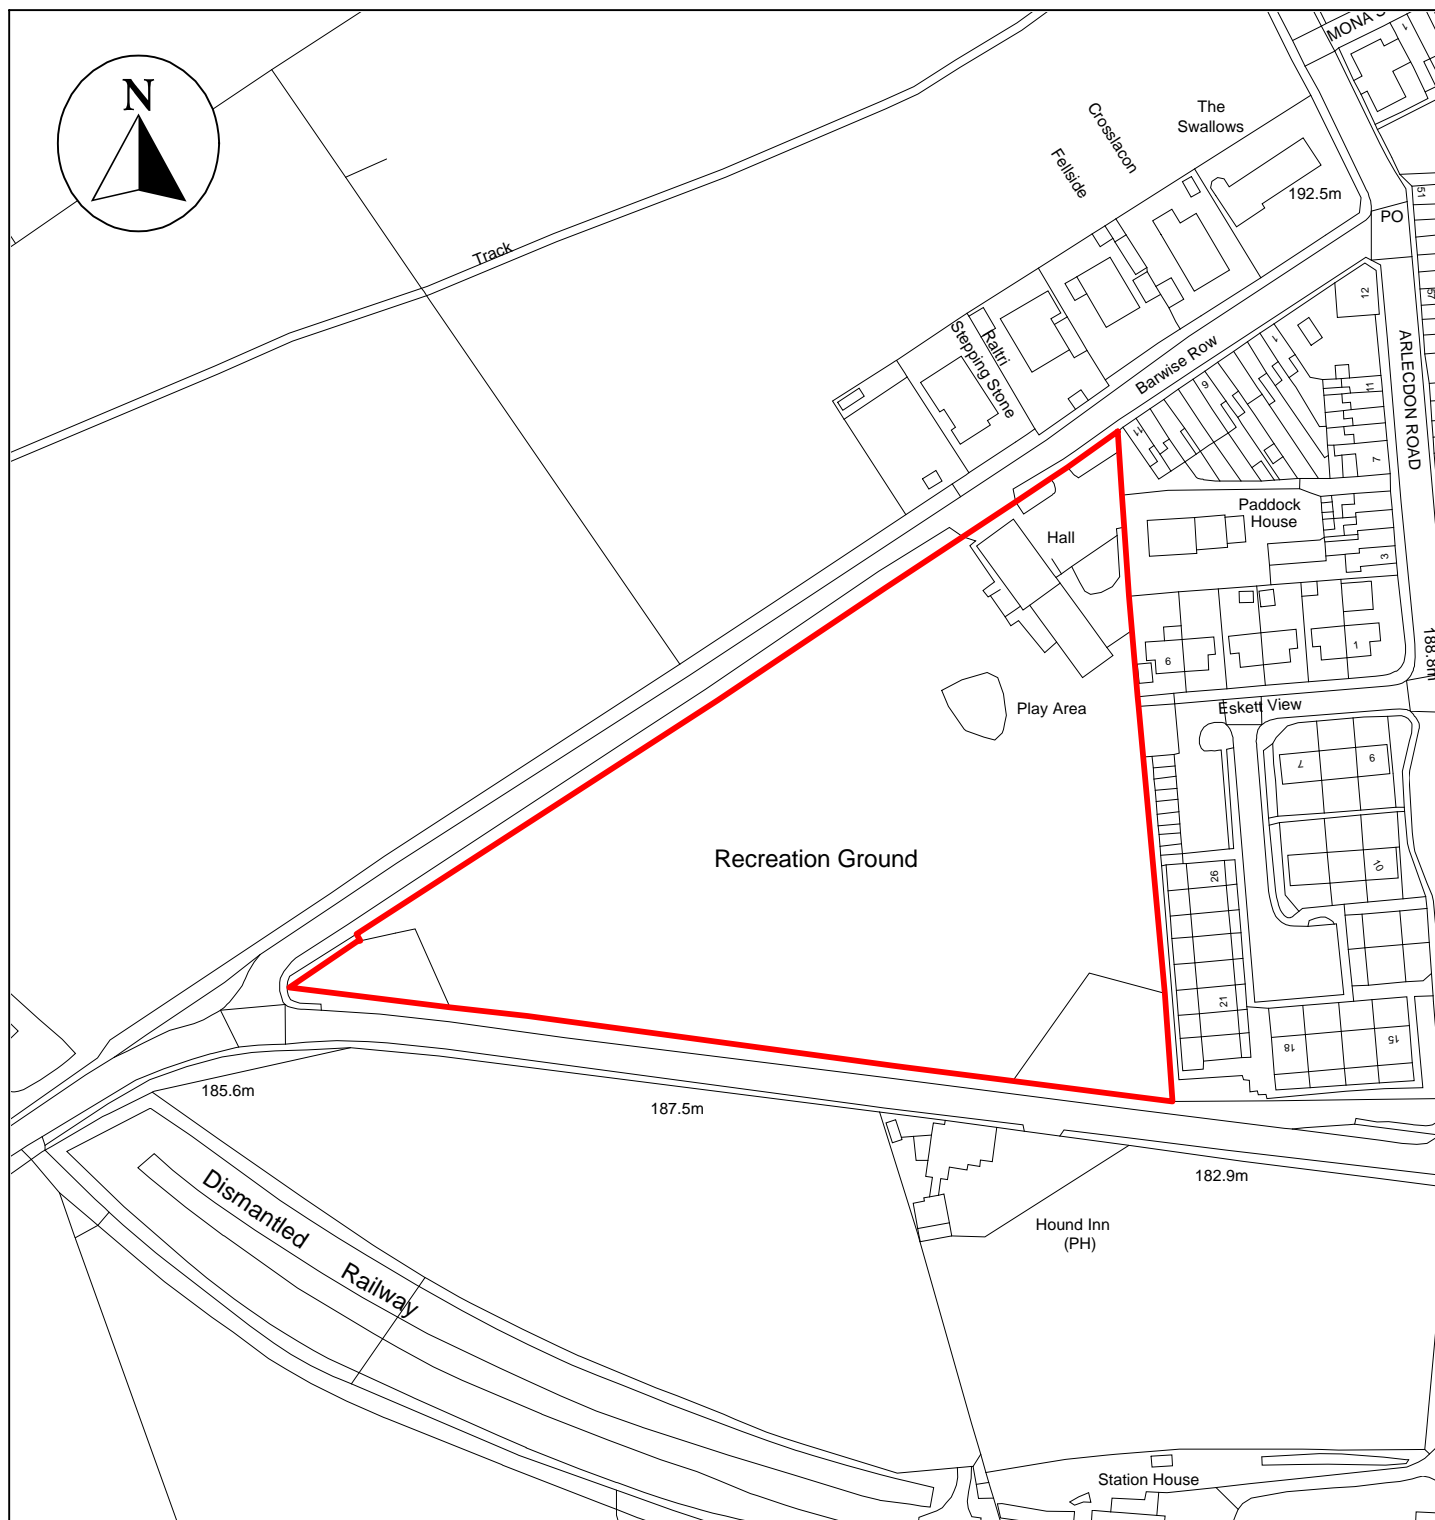

# Public Space Protection Order Cumberland Council 2024

ANTI-SOCIAL BEHAVIOUR CRIME AND  
POLICING ACT 2014

**Land at Arlecdon, Frizington, CA26 3UX**

Neighbourhoods  
Education and Enforcement  
Allerdale House  
Workington  
CA14 3YJ

Scale: 1 : 1,750  
Date: February 2024

©crown copyright database rights 2024  
ordnance survey AC0000861732